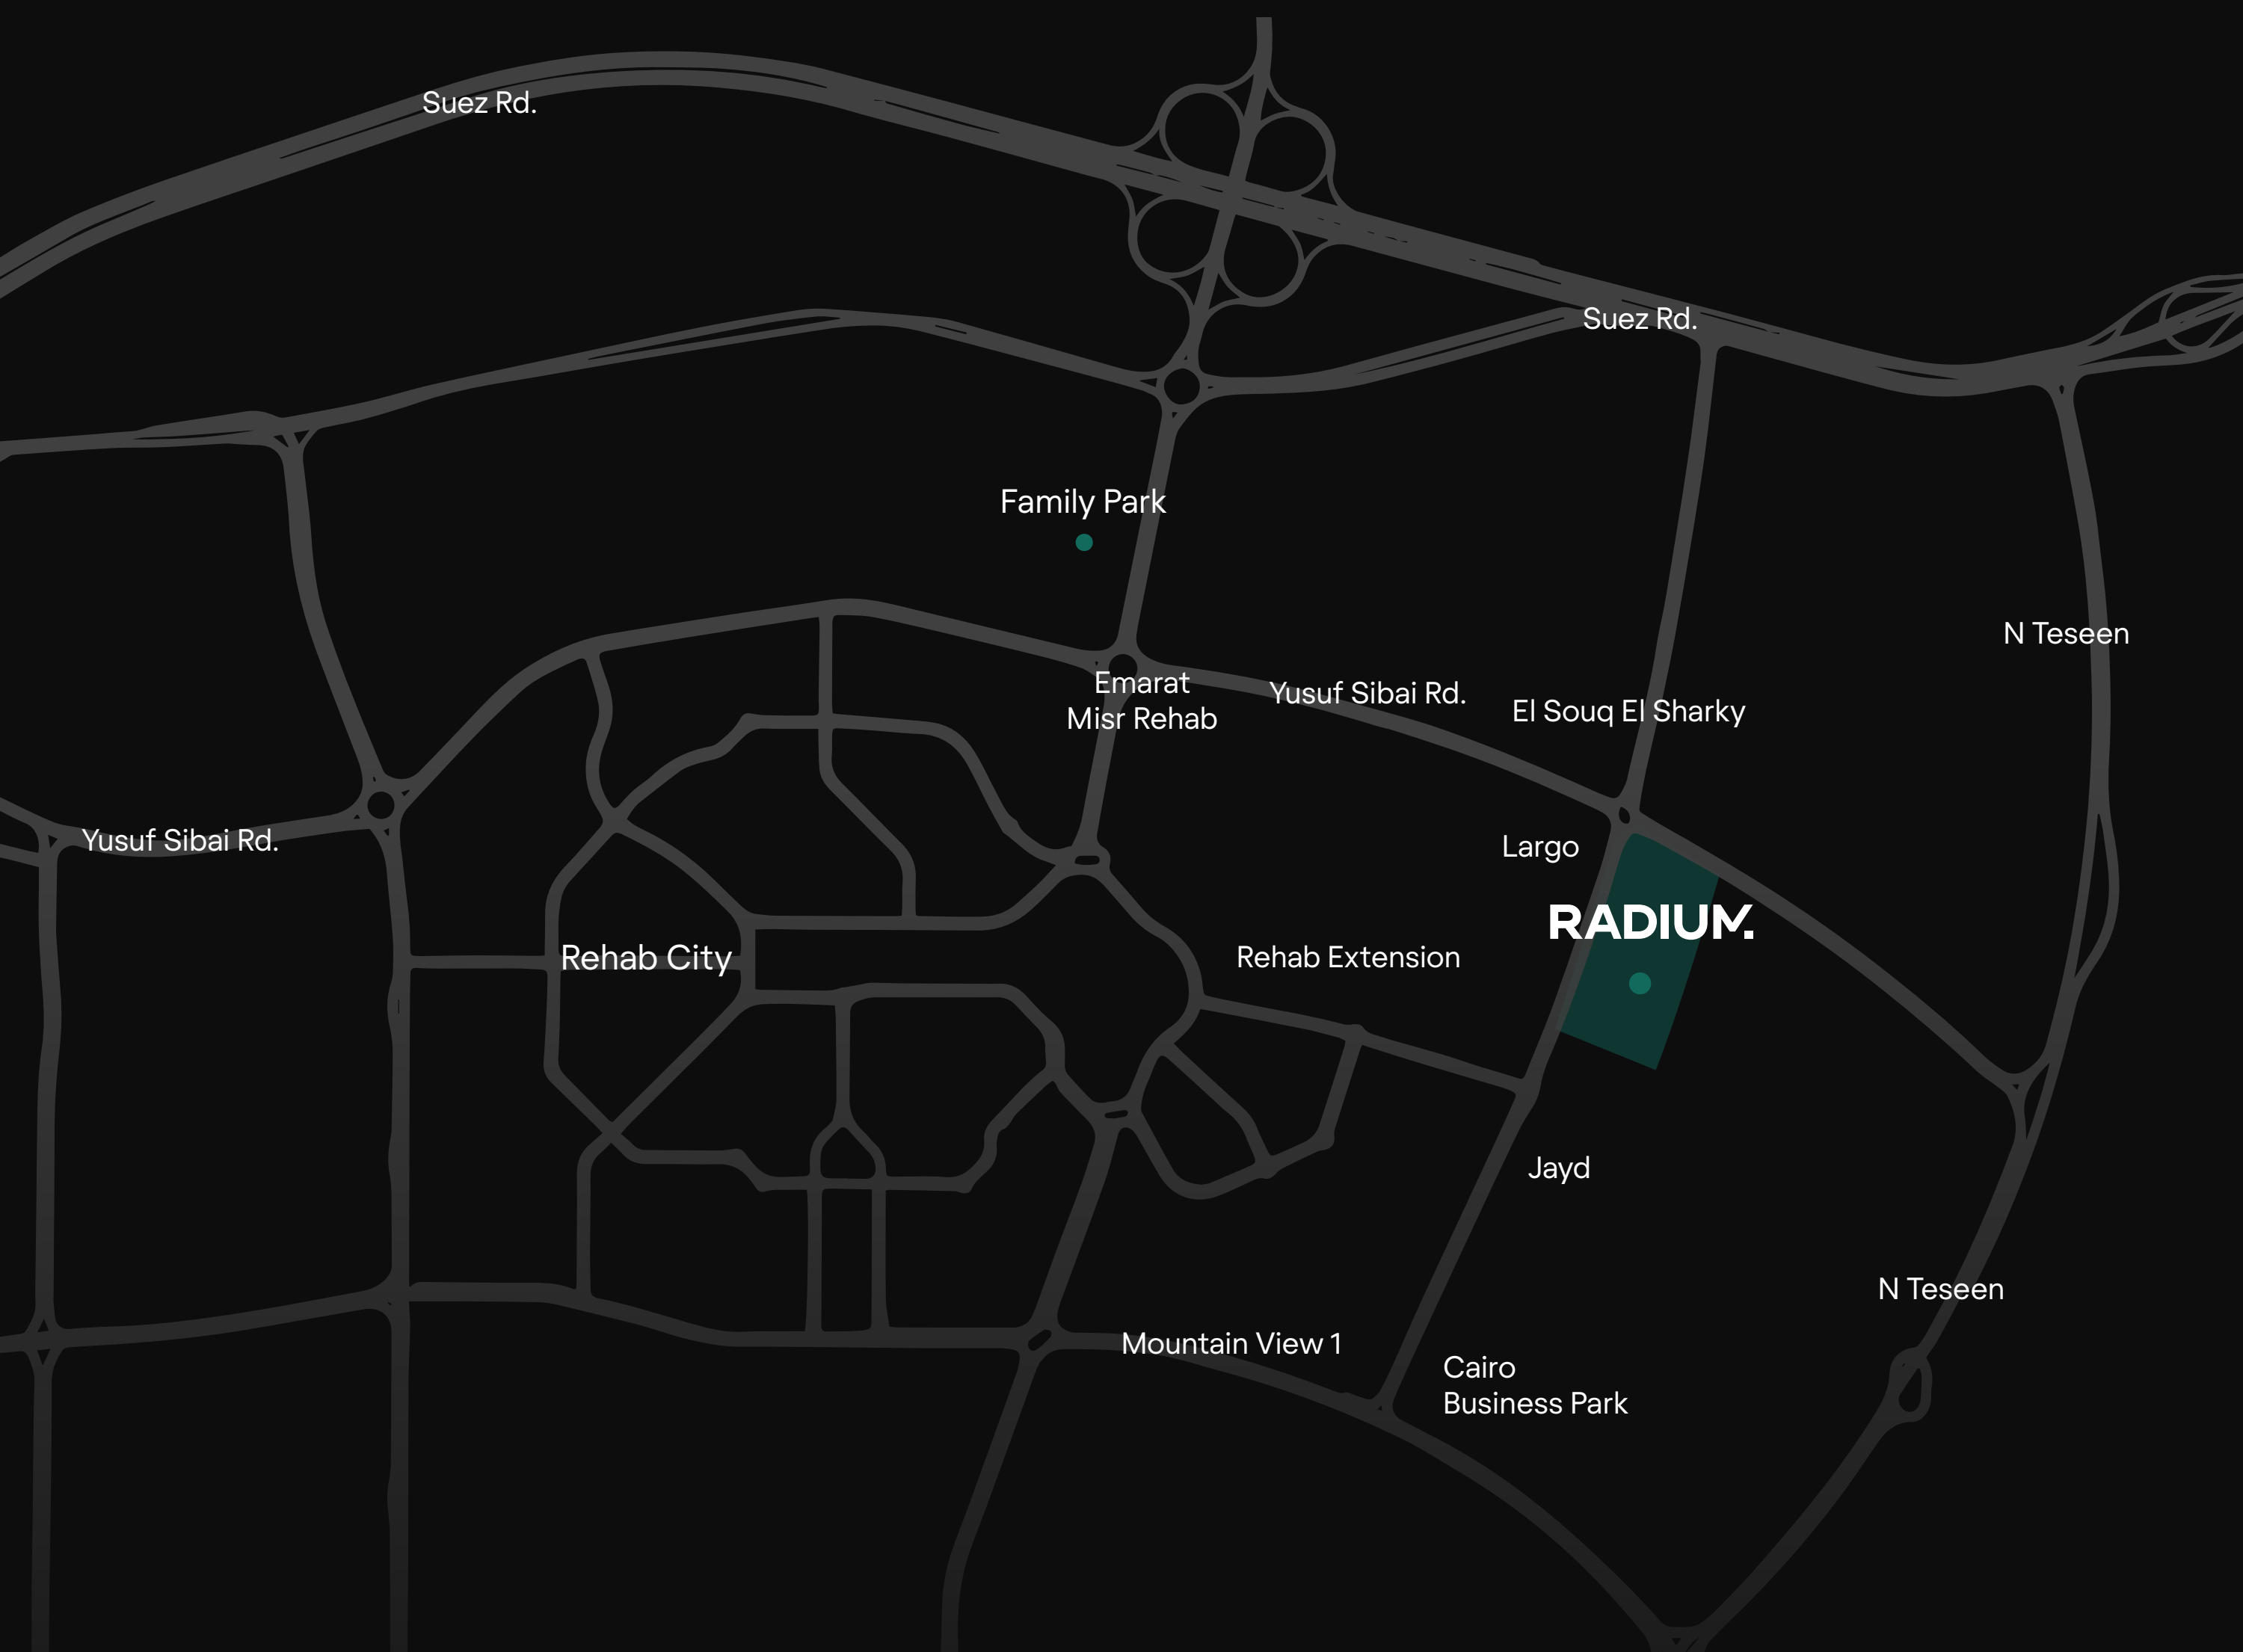

MakePlace.

RADIUM.

MakePlace.

Location & Connectivity.

Radium's is located in front of El Rehab City's gate 23 making it within the reach of all East Cairo's residents.

In Front of El Rehab City

10 Min Away from Madinaty

10 Min Away from 90th Street

10 Min Away from The AUC

15 Min Away from Cairo Airport

20 Min Away from The New Administrative Capital (NAC)

20 Min Away from Heliopolis

20 Min Away from Nasr City

RADIUM.

MakePlace.